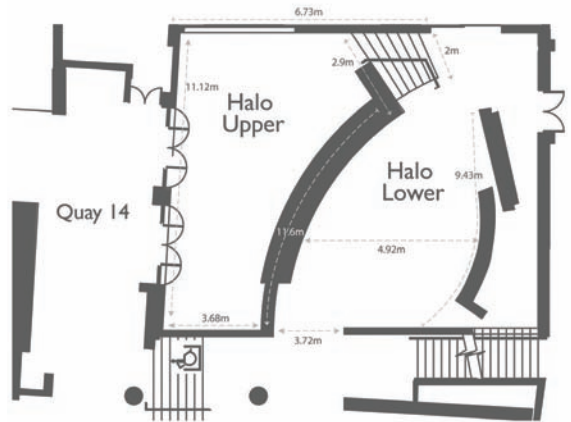

# Halo

The freshly restyled Halo room, complete with its eye-catching Birdman sculpture, is ideal as a private and very unique event space for lunches or dinners for up to 80 people or stand up cocktail / drinks events up to 120 people.

	Theatre	Classroom	U-Shape	Boardroom	Cabaret	Banquet	Reception
Dimensions & Capacity	•••	•••	•••	•••	•••	80	120

Ormond Quay, D1, D01 K5X5 [www.morrisonhotel.ie](http://www.morrisonhotel.ie)  
 Contact us at +353 1 887 2458 or at [events@morrisonhotel.ie](mailto:events@morrisonhotel.ie)