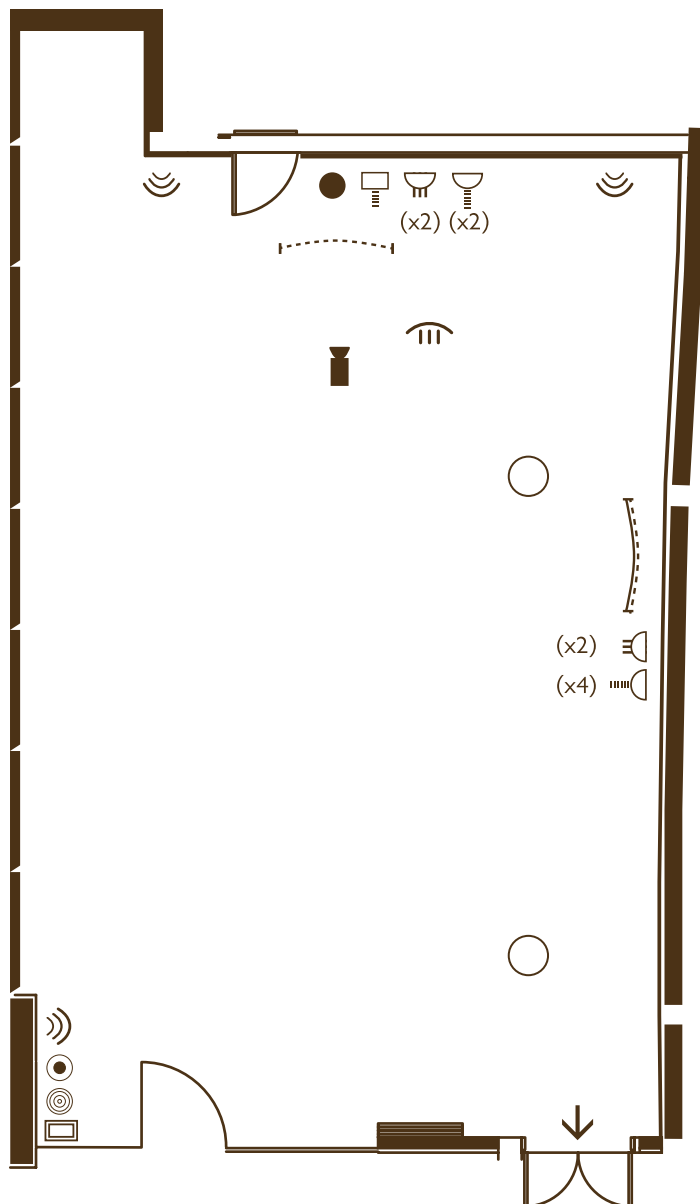

M O R R I S O N

Printworks 2

124m²

L: 13.7m

W: 9.05m

H: 2.65m

-  Skylight
-  Partition Door
-  Plasma Screen
-  Screen
-  Speaker
-  3 Pin Plug
-  AV Control Unit
-  Lap Top Connection
-  ISDN Line
-  Light Switch
-  Air Con Control
-  Phone
-  Projector
-  Pillars
-  Fire Exit

Seating 100 Theatre Style