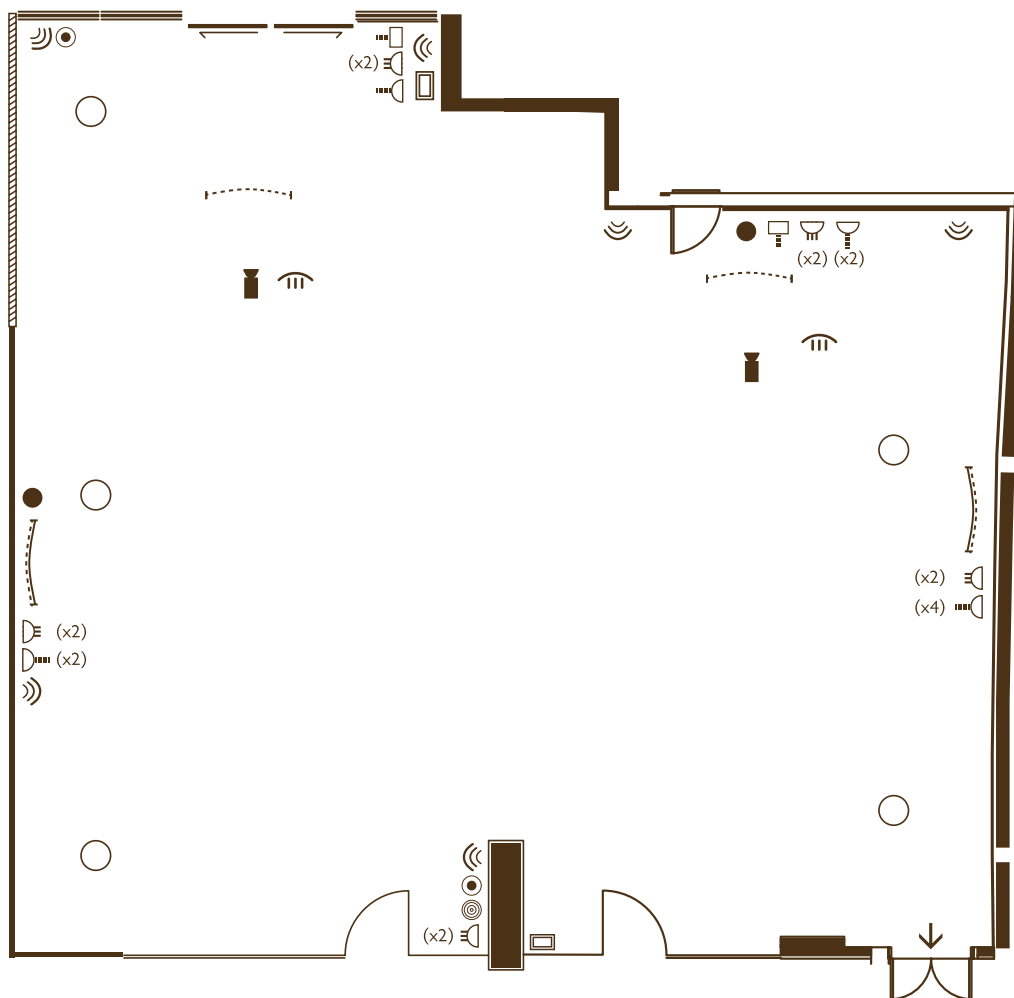

## Printworks 1 & 2

250m<sup>2</sup>

L: 13.7m

W: 18.2m

H: 2.65m

	Window
	Skylight
	Partition Door
	Sliding Door
	Glass Door
	Plasma Screen
	Screen
	Speaker
	3 Pin Plug
	AV Control Unit

	Lap Top Connection
	ISDN Line
	Light Switch
	Air Con Control
	Phone
	Projector
	Pillars
	Fire Exit
Seating 240 Theatre Style	