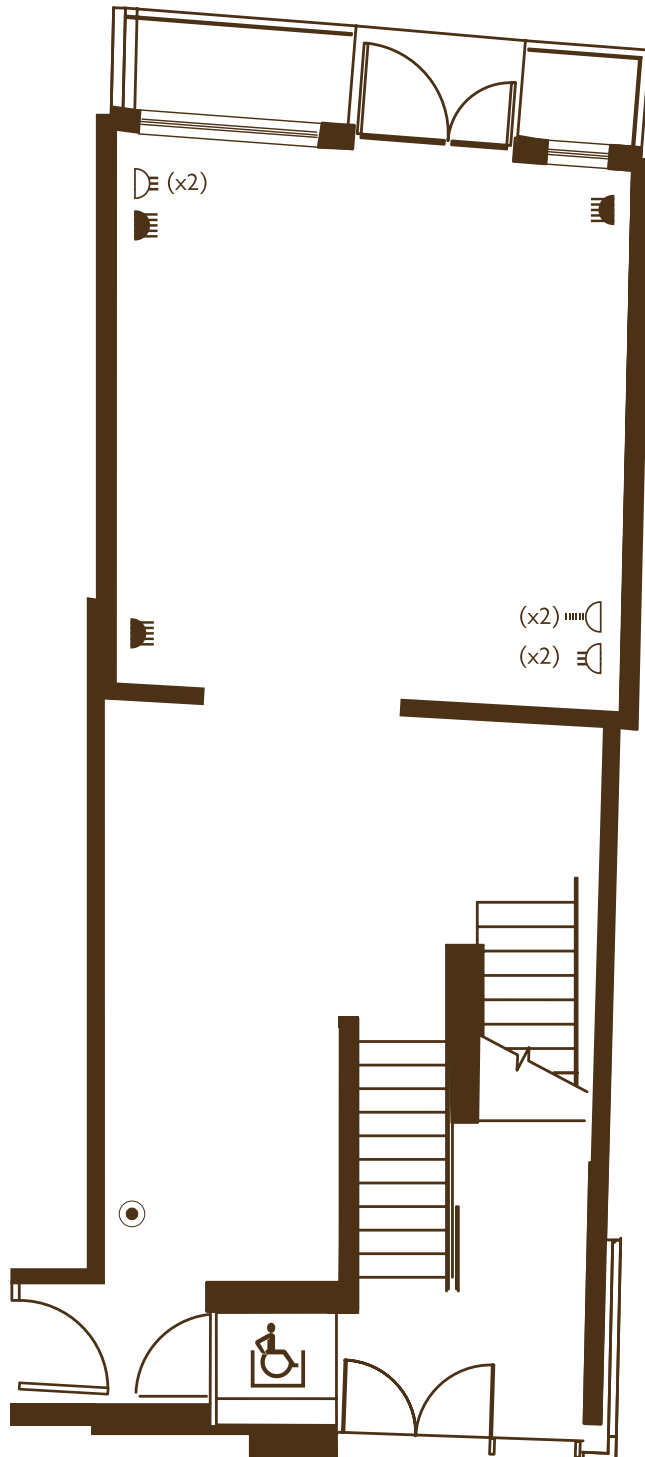

M O R R I S O N

Art Gallery

51 m²
L: 15.6m
W: 4.2m
H: 3.11m

-  Window
-  3 Pin Plug
-  5 Amp Plug
-  ISDN Line
-  Light Switch
-  Wheel Chair Lift